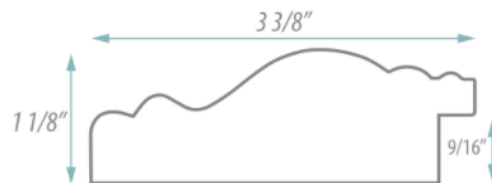

SPECIFICATION SHEET

FRAMED MIRROR

MODEL#: FM 79841-15X40

FRAMED MIRRORS COLLECTION

FEATURES:

- ONE 15X40" HIGH RESOLUTION SILVER PLATE GLASS MIRROR SIZE W/ DECORATIVE FRAME.
- "WALL HUGGER" HANGER FOR MOUNTING INCLUDED.
- STANDARD MOUNTING STYLE IS VERTICAL. FOR HORIZONTAL, PLEASE SPECIFY WHEN ORDERING.
- PACKED IN FOUR WALL (FOLDED DOUBLE WALL) CORRUGATION.
- STYLE: CLASSIC
- COLOR: CHERRY/MAHOGANY
- FINISH: WOOD TONE

MIRROR FINISHES:

- FLAT POLISHED EDGE
- BEVELED EDGE

OVERALL SIZE DIMENSION: 21 3/4" WIDE X 46 3/4" HIGH X 1 1/8" DEEP